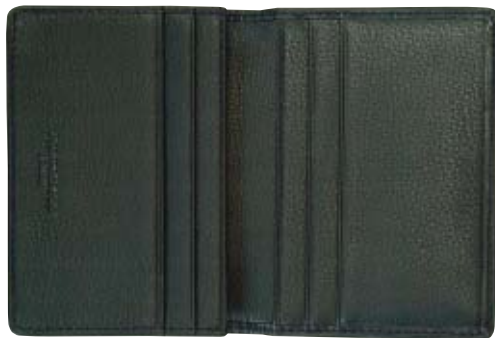

2002/G
grained

2002/S
smooth

Leather Wallets \$75.00

dimensions: 4.0 inches W x 3.0 L (106 mm x 76)
made in spain

3001/G
grained

3001/S
smooth

Prometheus

Leather Cigar Cases