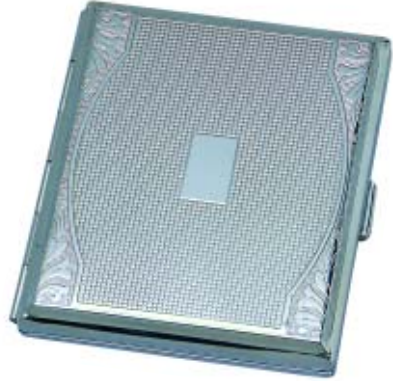

412 \$29.95
single sided, 110 mm, 9 cigarettes

413 \$29.95
single sided, 110 mm, 9 cigarettes

414 \$29.95
single sided, 110 mm, 9 cigarettes

501 \$24.95
double sided, 85 mm, 16 cigarettes

502 \$24.95
double sided, 85 mm, 16 cigarettes