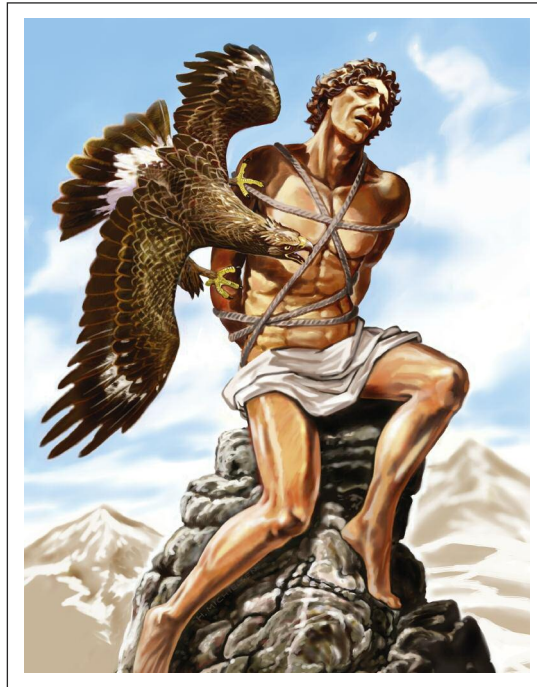

D-Stairs/20 \$75.00
18.5 inch x 8.68 x 2.81 (470 mm x 220 x 71)
weight: 3.55 lb (1.62 kg)

D-Stairs/18 \$75.00
10 inch x 13.5 x 4.33 (254 mm x 245 x 110)
weight: 6.75 lb (3.06 kg)

Acrylic Displays

D-Stand/C \$5.00
Cigar case stand

D-Block/L \$50.00
10 inches x 10 in
(254 mm x 254 mm)

D-Stand/L \$5.00
Lighter stand

H-Display \$30.00
4.63 inch x 3.00 x 2.00 (117 mm x 78 x 52)
weight: 0.25 lb (0.10 kg)

D-Block/M \$40.00
8 inches x 8 in
(203 mm x 203 mm)

Prometheus

Prometheus stole fire from Zeus, the king of Olympian Gods, to give it to mankind. Enraged Zeus ordered Prometheus to be bound to a desolate rock and attacked by an eagle. Prometheus was punished for his love of mortals. The above painting, *Prometheus Bound*, portrays his unwavering endurance of suffering. Prometheus is a courageous hero for mankind, and also known as God of Fire.