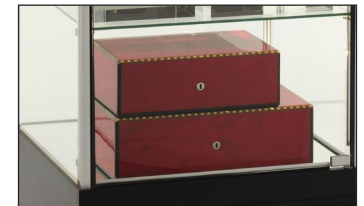

Display-P30 \$300.00

3 sided counter top display

13.5 inches W x 13.5 L x 29.75 H

34 cm W x 34 cm L x 76 cm H

Display-GT/W \$1,000.00

Wide sided floor display with wheels and storage drawer

LED Lights and Dustproof

23 inches W x 23 L x 76 H

58 cm W x 58 L x 193 H

Acrylic Displays

Display-P5 \$40.00
counter top display
10 inch x 6.00 x 8.00 (254 mm x 252 x 203)

D-Stairs/10 \$60.00
10 inch x 8.63 x 2.75 (254 mm x 219 x 70)
weight: 3.00 lb (1.36 kg)