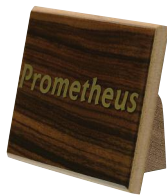

H-Display $30.00
4.63 inch x 3.00 x 2.00 (117 mm x 78 x 52)
weight: 0.25 lb (0.10 kg)