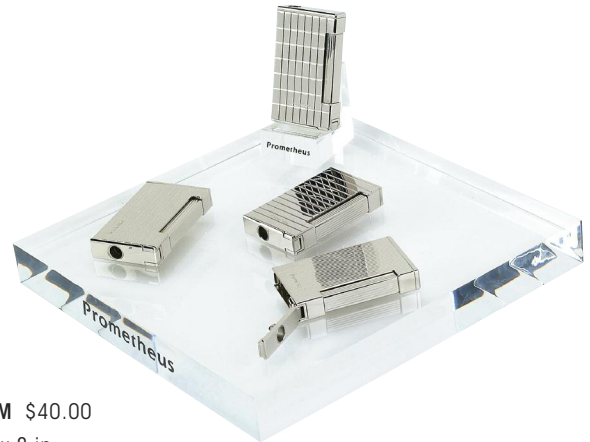

Display-P30 \$300.00

3 sided counter top display

13.5 inches W x 13.5 L x 29.75 H

34 cm W x 34 cm L x 76 cm H

Display-GT/W \$1,000.00

Wide sided floor display with wheels and storage drawer

LED Lights and Dustproof

D-Stairs/20 \$75.00
18.5 inch x 8.68 x 2.81 (470 mm x 220 x 71)
weight: 3.55 lb (1.62 kg)

D-Stairs/18 \$75.00
10 inch x 13.5 x 4.33 (254 mm x 245 x 110)
weight: 6.75 lb (3.06 kg)

Acrylic Displays

D-Stand/C \$5.00
Cigar case stand

D-Block/L \$50.00
10 inches x 10 in
(254 mm x 254 mm)

D-Stand/L \$5.00
Lighter stand

H-Display \$30.00
4.63 inch x 3.00 x 2.00 (117 mm x 78 x 52)
weight: 0.25 lb (0.10 kg)

D-Block/M \$40.00
8 inches x 8 in
(203 mm x 203 mm)