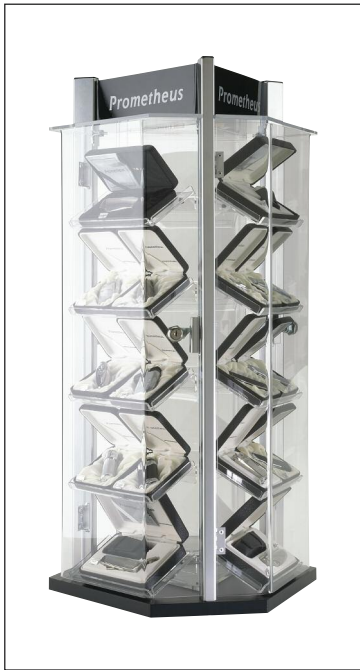

Prometheus

Passion & Excellence, Est. 1992

Display Program for Authorized Prometheus Dealers

Display-P96 \$1,000.00

4 sided floor display with wheels and storage cabinet

25 inch W x 25 L x 71 H

64 cm W x 64 cm L x 180 cm H

Display-P30 \$300.00

3 sided counter top display

13.5 inches W x 13.5 L x 29.75 H

34 cm W x 34 cm L x 76 cm H

Display-GT/W \$1,000.00

Wide sided floor display with wheels and storage drawer

LED Lights and Dustproof

23 inches W x 23 L x 76 H

58 cm W x 58 L x 193 H

Acrylic Displays

Display-P5 \$40.00
counter top display
10 inch x 6.00 x 8.00 (254 mm x 252 x 203)

D-Stairs/10 \$60.00
10 inch x 8.63 x 2.75 (254 mm x 219 x 70)
weight: 3.00 lb (1.36 kg)

D-Block/L \$50.00
10 inches x 10 in
(254 mm x 254 mm)

D-Stand/L \$5.00
Lighter stand

H-Display \$30.00
4.63 inch x 3.00 x 2.00 (117 mm x 78 x 52)
weight: 0.25 lb (0.10 kg)

D-Block/M \$40.00
8 inches x 8 in
(203 mm x 203 mm)