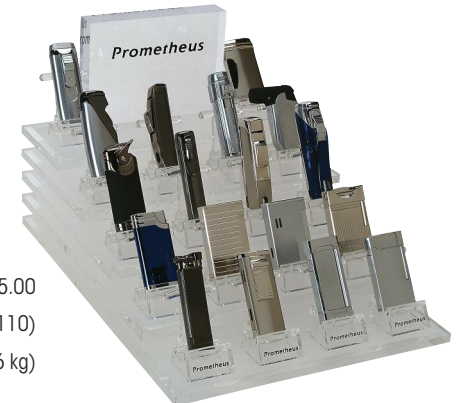

D-Stairs/18 $75.00
10 inch x 13.5 x 4.33 (254 mm x 245 x 110)
weight: 6.75 lb (3.06 kg)